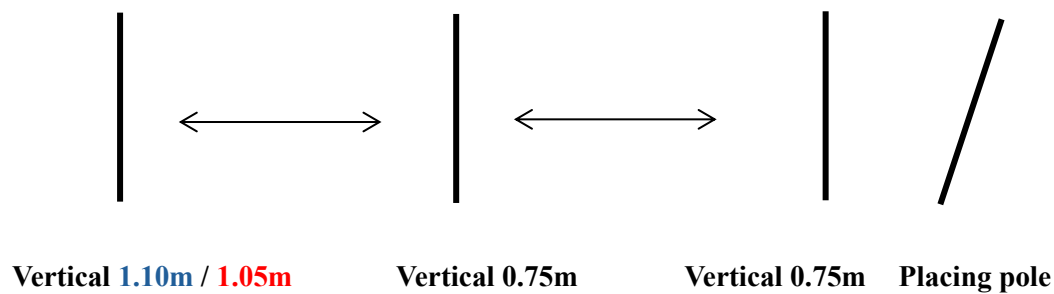

**CPBS LOOSE  
JUMPING COURSE  
2024 (4 Y/O)**

**(148CM DISTANCES & HEIGHT IN BLUE / 138CM DISTANCES & HEIGHT IN RED)**

***Jumping Effort 1***

***Jumping Effort 2***

***Jumping Effort 3***

***Jumping Effort 4***

*(All Heights are Max height for competitions)*