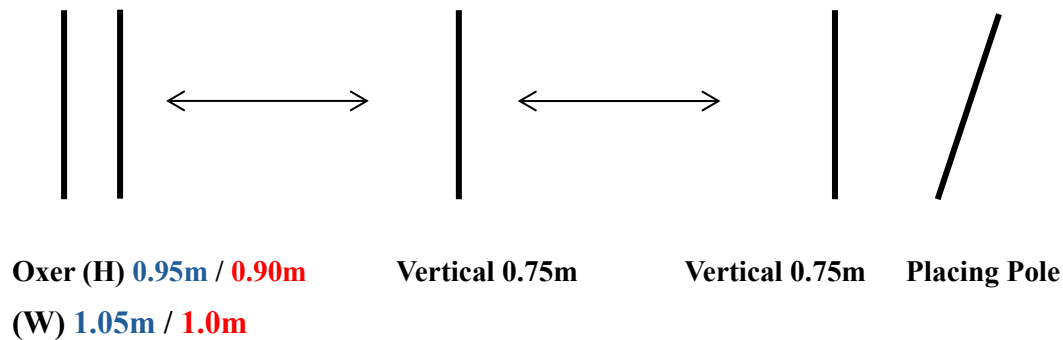

**CPBS LOOSE  
JUMPING COURSE  
2024 (4 Y/O)**

**(148CM DISTANCES & HEIGHT IN BLUE / 138CM DISTANCES & HEIGHT IN RED)**

***Jumping Effort 1***

***Jumping Effort 2***

***Jumping Effort 3***

***Jumping Effort 4***

*(All Heights are Max height for competitions)*