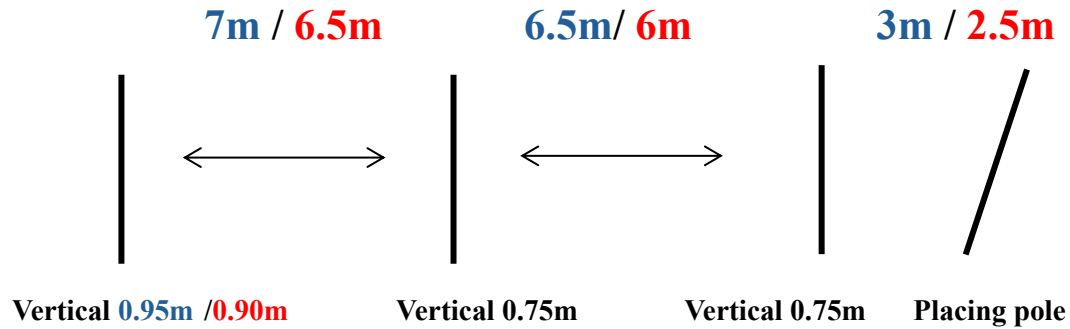

**CPBS LOOSE  
JUMPING COURSE  
2024 (4 Y/O)**

**(148CM DISTANCES & HEIGHT IN BLUE / 138CM DISTANCES & HEIGHT IN RED)**

***Jumping Effort 1***

***Jumping Effort 2***

***Jumping Effort 3***

***Jumping Effort 4***

*(All Heights are Max height for competitions)*